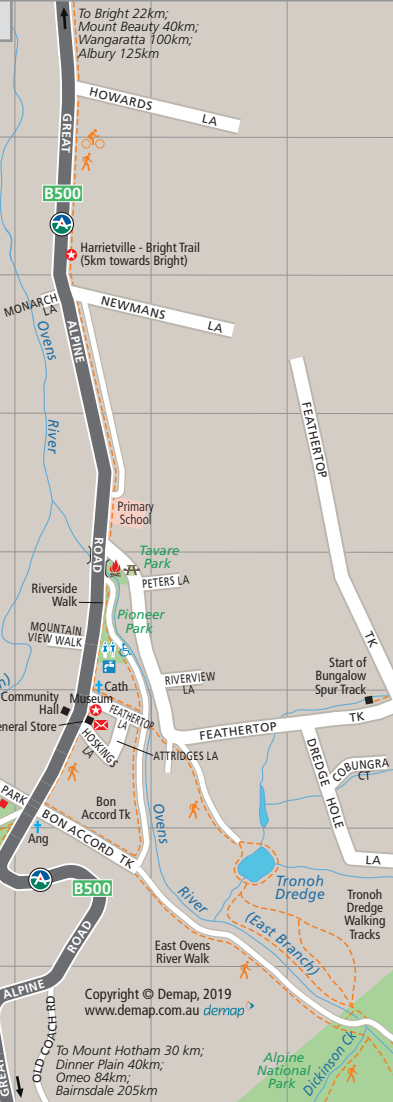

HARRIETVILLE

To Bright 22km;
Mount Beauty 40km;
Wangaratta 100km;
Albury 125km

Copyright © Demap, 2019
www.demap.com.au demap

To Mount Hotham 30 km;
Dinner Plain 40km;
Omeo 84km;
Bairnsdale 205km

1
2
3
4
5
6
7
8

1
2
3
4
5
6
7
8

A B C D E